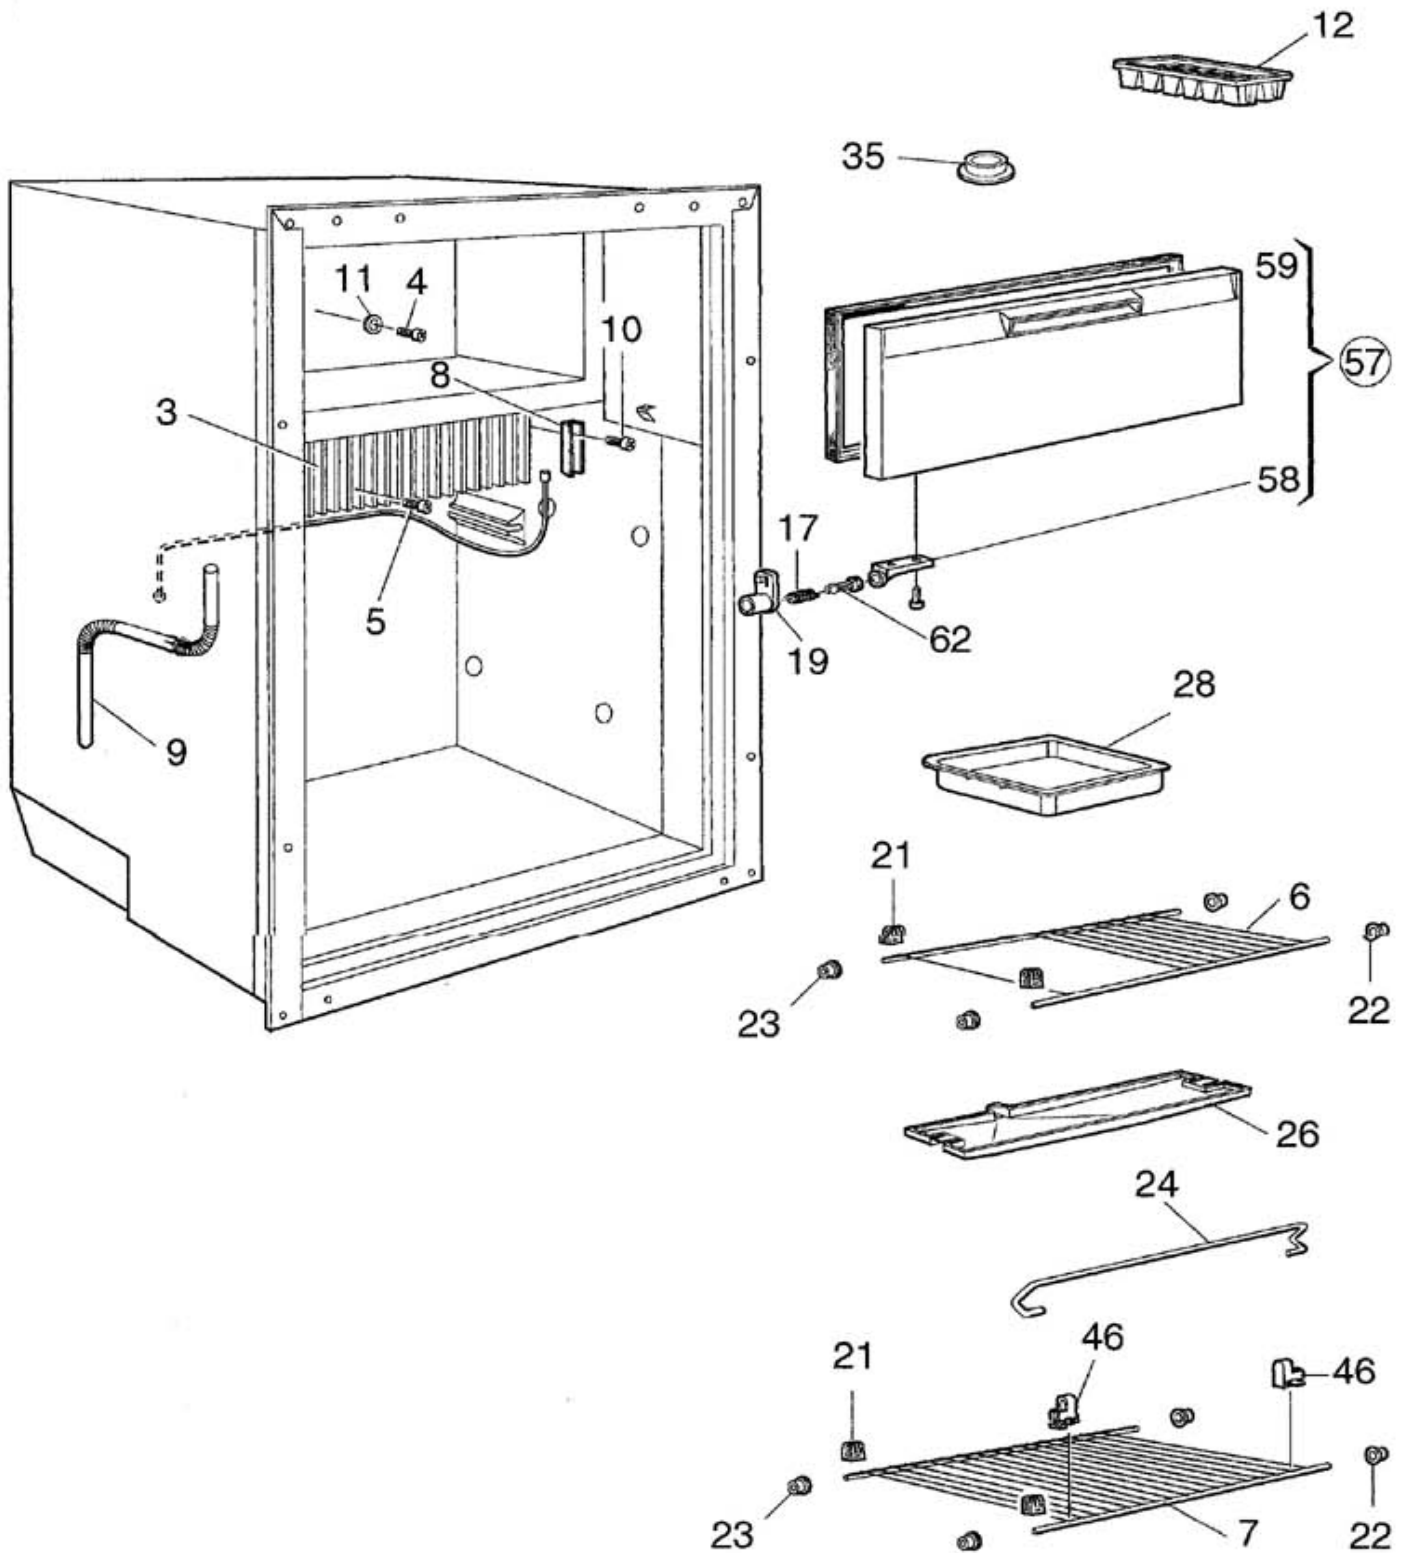

Dometic RM2350 - Cabinet

ITEM

PART

DESCRIPTION

No.	No.	Description
3.	3850 29 101/8	cooling flange
4.	2801 05 101/8	Screw, B10x38
5.	2801 06 204/9	Screw, RXS, B10x19
6.	3850 30 101/5	Shelf
7.	2932 02 204/5	Shelf
8.	2890 05 000/4	Terminal
9.	3850 27 501/1	Drainage hose
10.	2801 06 202/3	Screw, RXS, B8 4.2x16
11.	7341 15 309/1	Washer, stainless, BRB 6.4x12.5
12.	2930 40 000/3	Ice tray
17.	2002 23 700/2	Spring, left
	2002 23 701/0	Spring, right
19.	2002 23 600/4	spring casing, left
	2002 23 601/2	spring casing, right
21.	2932 10 201/1	shelf support
22.	2932 10 101/3	Plug
23.	2932 10 301/9	Plug
24.	2007 33 722/9	Rack
26.	3850 27 401/4	drip protection
28.	2932 63 601/8	Box
35.	2007 64 501/9	water level
46.	2930 69 304/5	Holder
57.	2002 23 932/1	Freezer flap, complete
58.	2002 24 400/8	Hinge, evaporator flap, white
59.	2000 91 701/9	gasket, evaporator flap, white
62.	2002 23 800/0	Bolt