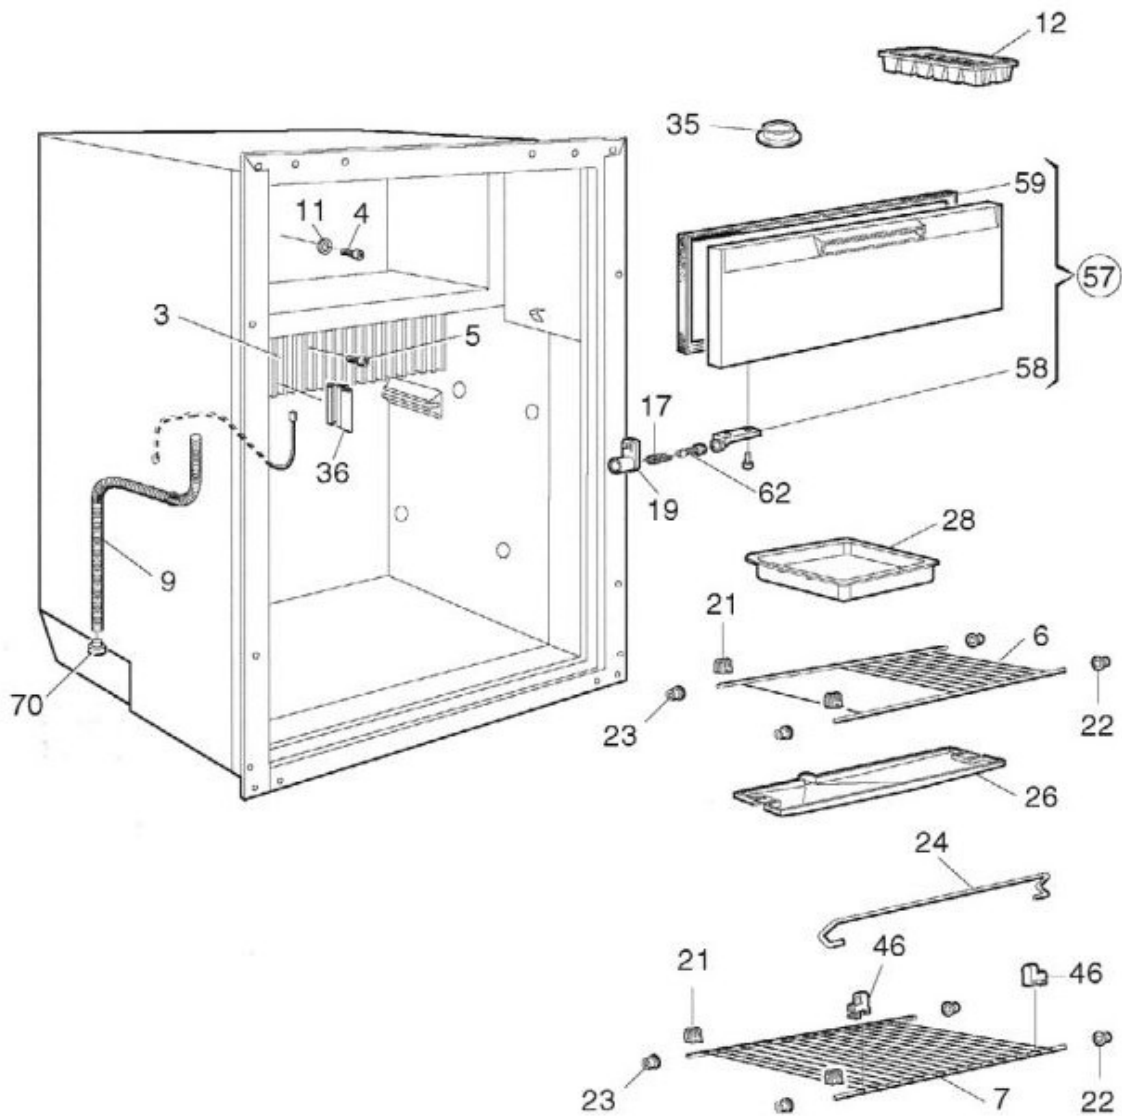

Model: Dometic RM2355

Model: Dometic RM2355

Pos	Part No.	Description
3	3850 29 101 / 8	Cooling flange
4	3858 03 601 / 9	Screw,zinc-plated,KFXS B10X38
5	3858 00 229 / 2	Screw,zinc-plated,RXS B10, 4,8x19
6	3850 30 101 / 5	Shelf
7	2932 02 204 / 5	Shelf
9	2932 74 911 / 8	Drainage hose,white
11	3858 01 012 / 1	Washer,stainless,BRB 6,4x12,5
12	2930 40 000 / 3	Ice tray
17	2932 75 401 / 9	Spring,left
	2932 75 402 / 7	Spring,right

19	2002 23 600 / 4	Spring casing,left
	2002 23 601 / 2	Spring casing,right
21	2932 10 201 / 1	Shelf support
22	2932 10 101 / 3	Plug
23	2932 10 301 / 9	Plug
24	2007 33 722 / 9	Rack
26	3850 27 401 / 4	Drip protection
28	2932 63 601 / 8	Box
35	2007 64 501 / 9	Water level
36	2932 45 601 / 1	Bracket,thermistor
46	2930 69 304 / 5	Holder
57	2002 23 933 / 9	Freezer flap
58	2002 24 400 / 8	Hinge,evaporator flap,white
59	2933 14 502 / 7	Gasket,evaporator flap,white
62	2002 23 800 / 0	Bolt
70	2932 11 501 / 3	Discharge pipe,plug