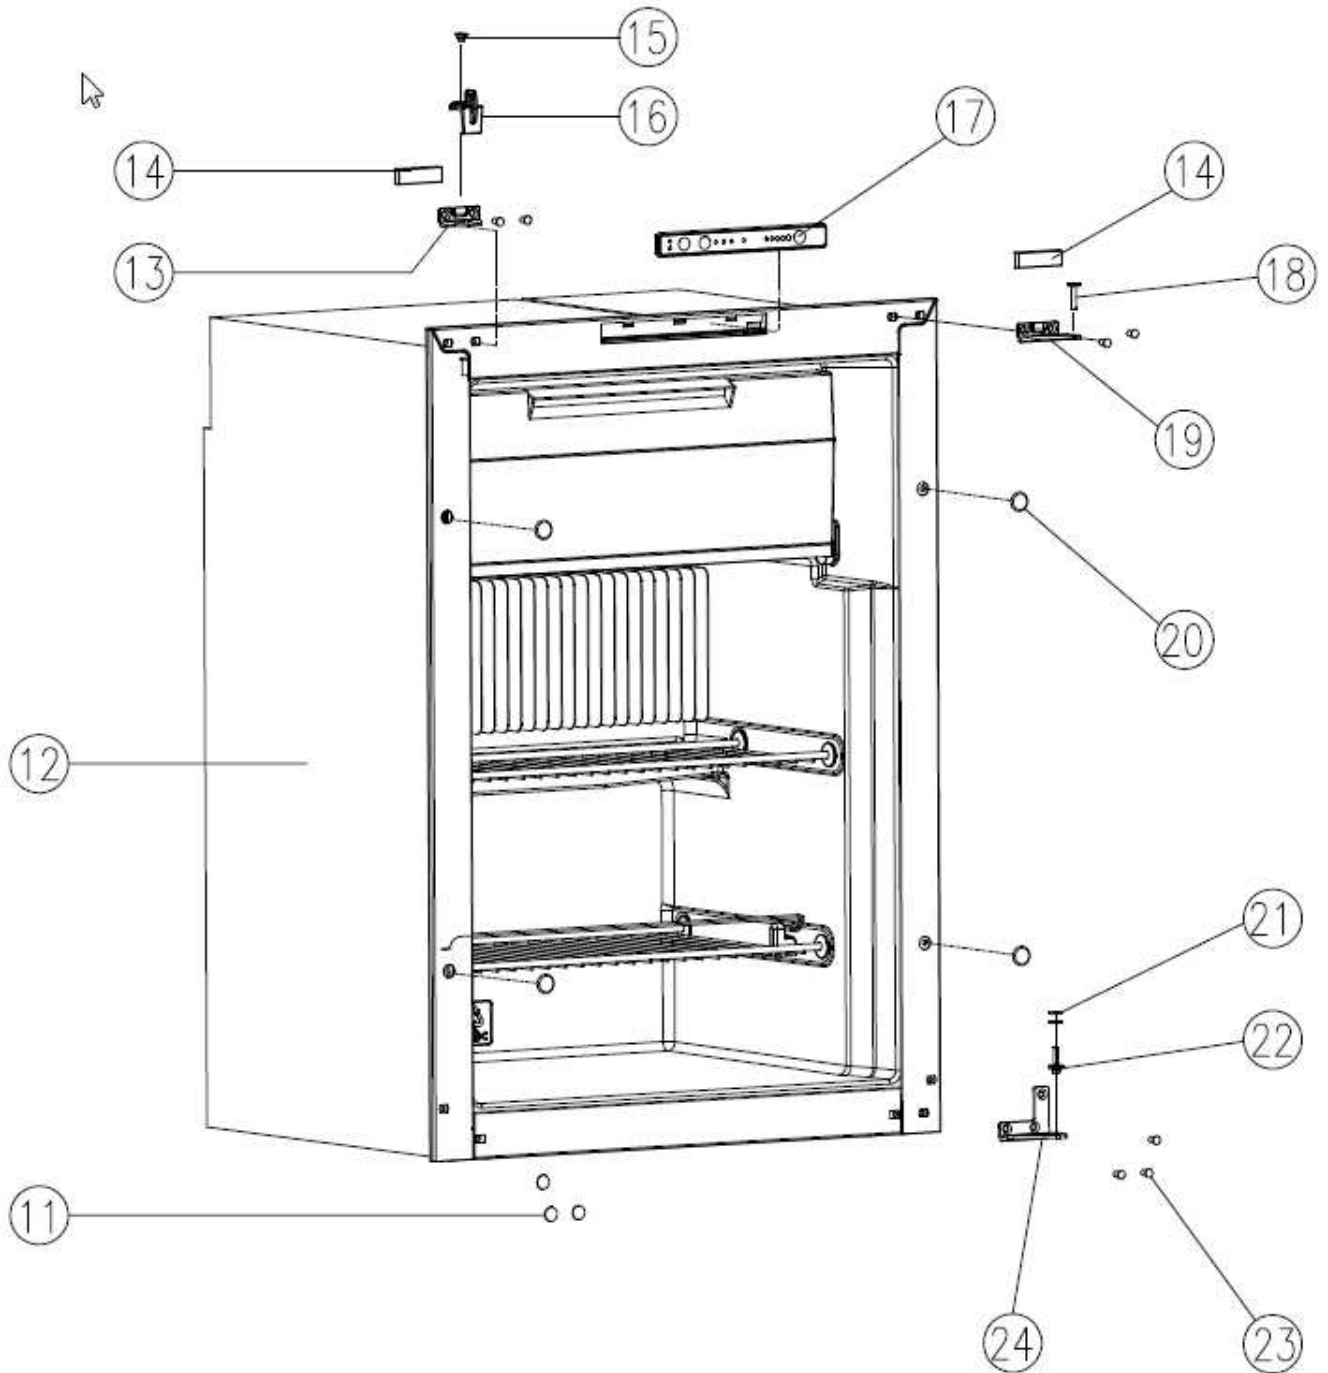

Product Name: RM2356

Item Code: RM2356LH, RM2356RH
SKU: 9105305686, 9105305687

Production:
Release Date: 20/10/14

Product Name: RM2356

Item Code: RM2356LH, RM2356RH
SKU: 9105305686, 9105305687

Production:
Release Date: 20/10/14

	Item No	Description
19A	46-378-09SPB	HINGE UPPER LH RM2356
12		
13		
14		
15	46-378-07TDB	SCREW TRAVEL LATCH RM2356
16	40-378-11PA0B	LATCH TRAVEL RM2356
17	82-EC-378DIS01	PCB DISPLAY RM2356
18		
19	46-378-10SPB	HINGE UPPER RH RM2356
20		
21		
22		
23		
24	46-219-03SPB	HINGE LOWER RH RM2356
24A	46-219-40SPB	HINGE LOWER LH RM2356

* Items not listed are only available by special order