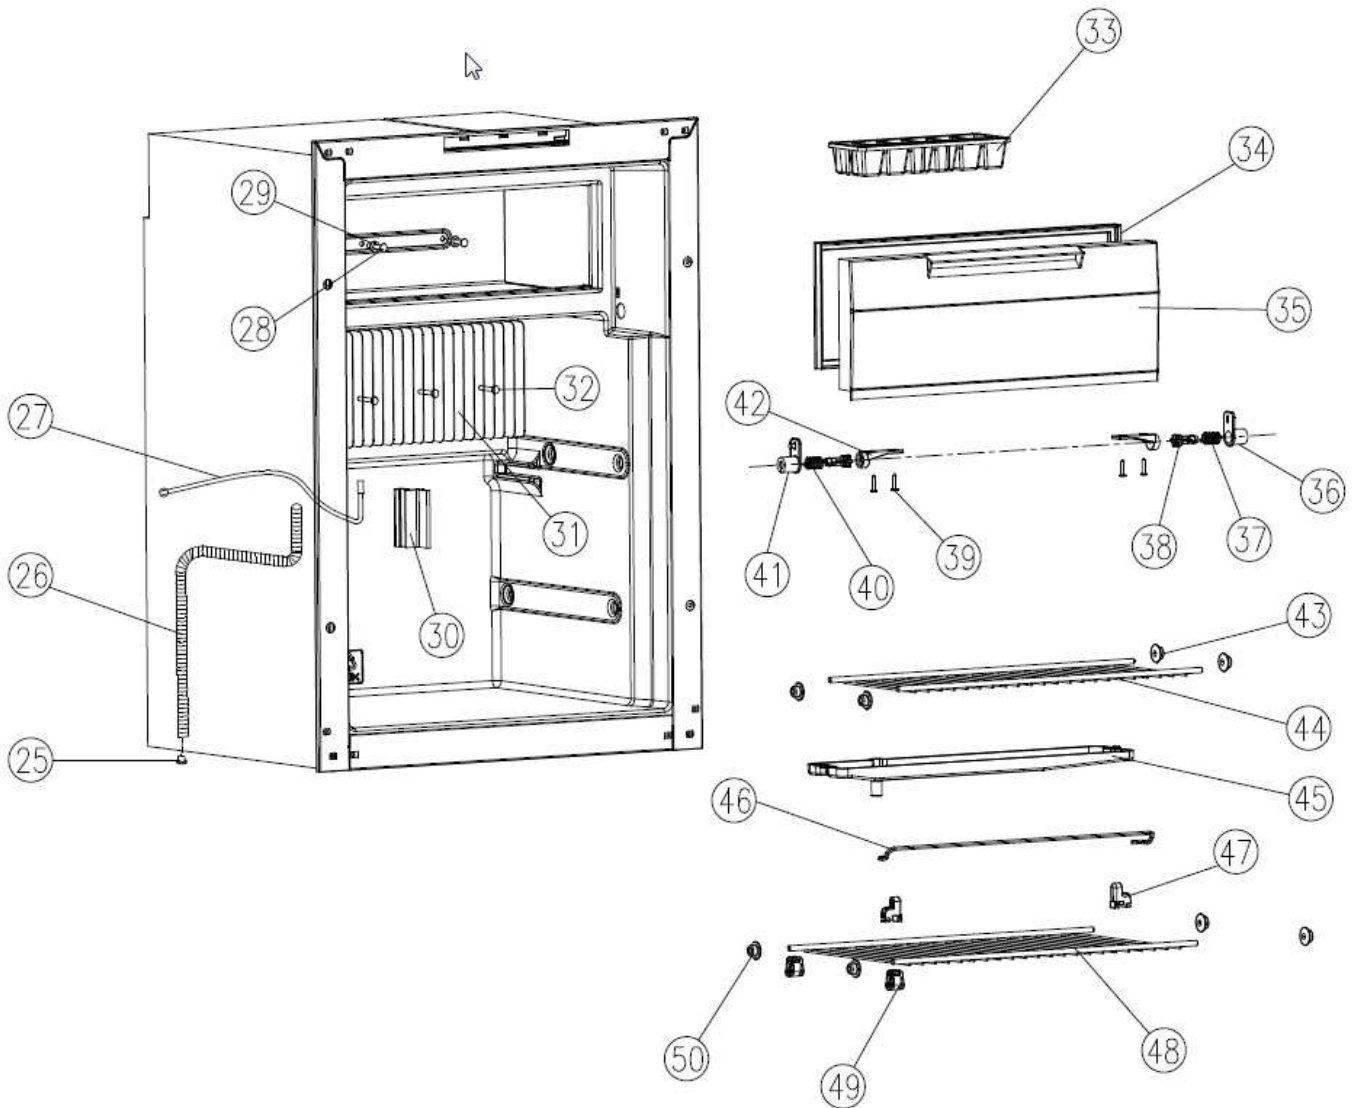

Product Name: RM2356

Item Code: RM2356LH, RM2356RH
SKU: 9105305686, 9105305687
Production:
Release Date: 20/10/14

Product Name: RM2356

Item Code: RM2356LH, RM2356RH
SKU: 9105305686, 9105305687

Production:
Release Date: 20/10/14

	Item No	Description
25	4021937PENN	PLUG DRAIN RPD175/215/RM/RGE
26	70SG220SG01	HOSE DRAIN RPD175/215
27	2931863035	THERMISTOR ALL AES
28		
29		
30		
31		
32		
33		
34	2000917019	GASKET FREEZER DR RM2310/2330
35	2002239271	DOOR FREEZER RM2330/2310/2350
36	2002236012	SPRING HOUSING RH RM2330/2310
37	200223701	SPRING RH RM2330/2310/2356
38	2002238000	CARRIER RM2330/2310/2356
40	2002237	SPRING LH RM2330/2310/2356
41	2002236004	SPRING HOUSING LH RM2330/2310
42	2002244008	HINGE DOOR FREEZER LH/RH 2330
43	2932101013	PLUG SHELF RH RM2350/2356
44	46-378-05SPW	SHELF CABINET UPPER RM2356
45	3850274014	TRAY DRIP RM2350/2356
46	4022113AB9D	HOLDER HOUSING RPD175/215
47	2930693045	CLIP RETAINER BAR RM2453/2553
48	46-378-04SPW	SHELF CABINET LOWER RM2356
49	40-219-06PP9D	RETAINER SHELF RM2356
50	2932103019	PLUG SHELF LH RM2350/2356

* Items not listed are only available by special order