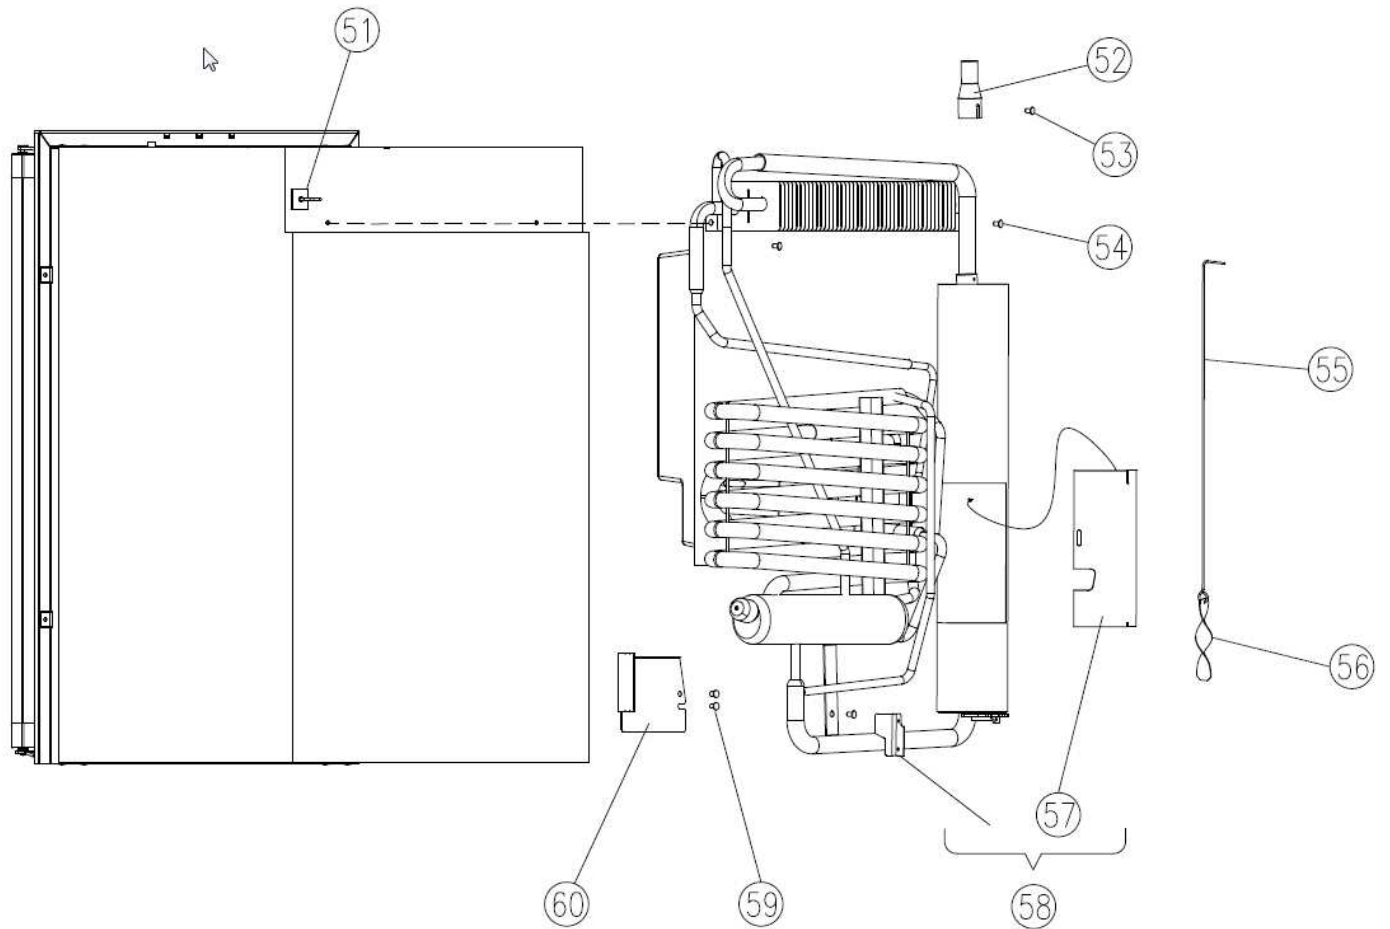

Product Name: RM2356

Item Code: RM2356LH, RM2356RH
SKU: 9105305686, 9105305687

Production:
Release Date: 20/10/14

	Item No	Description
52	2932195015	ADAPTOR COOLING UNITS
58	378-COOUNITASA	COOLING UNIT RM2356