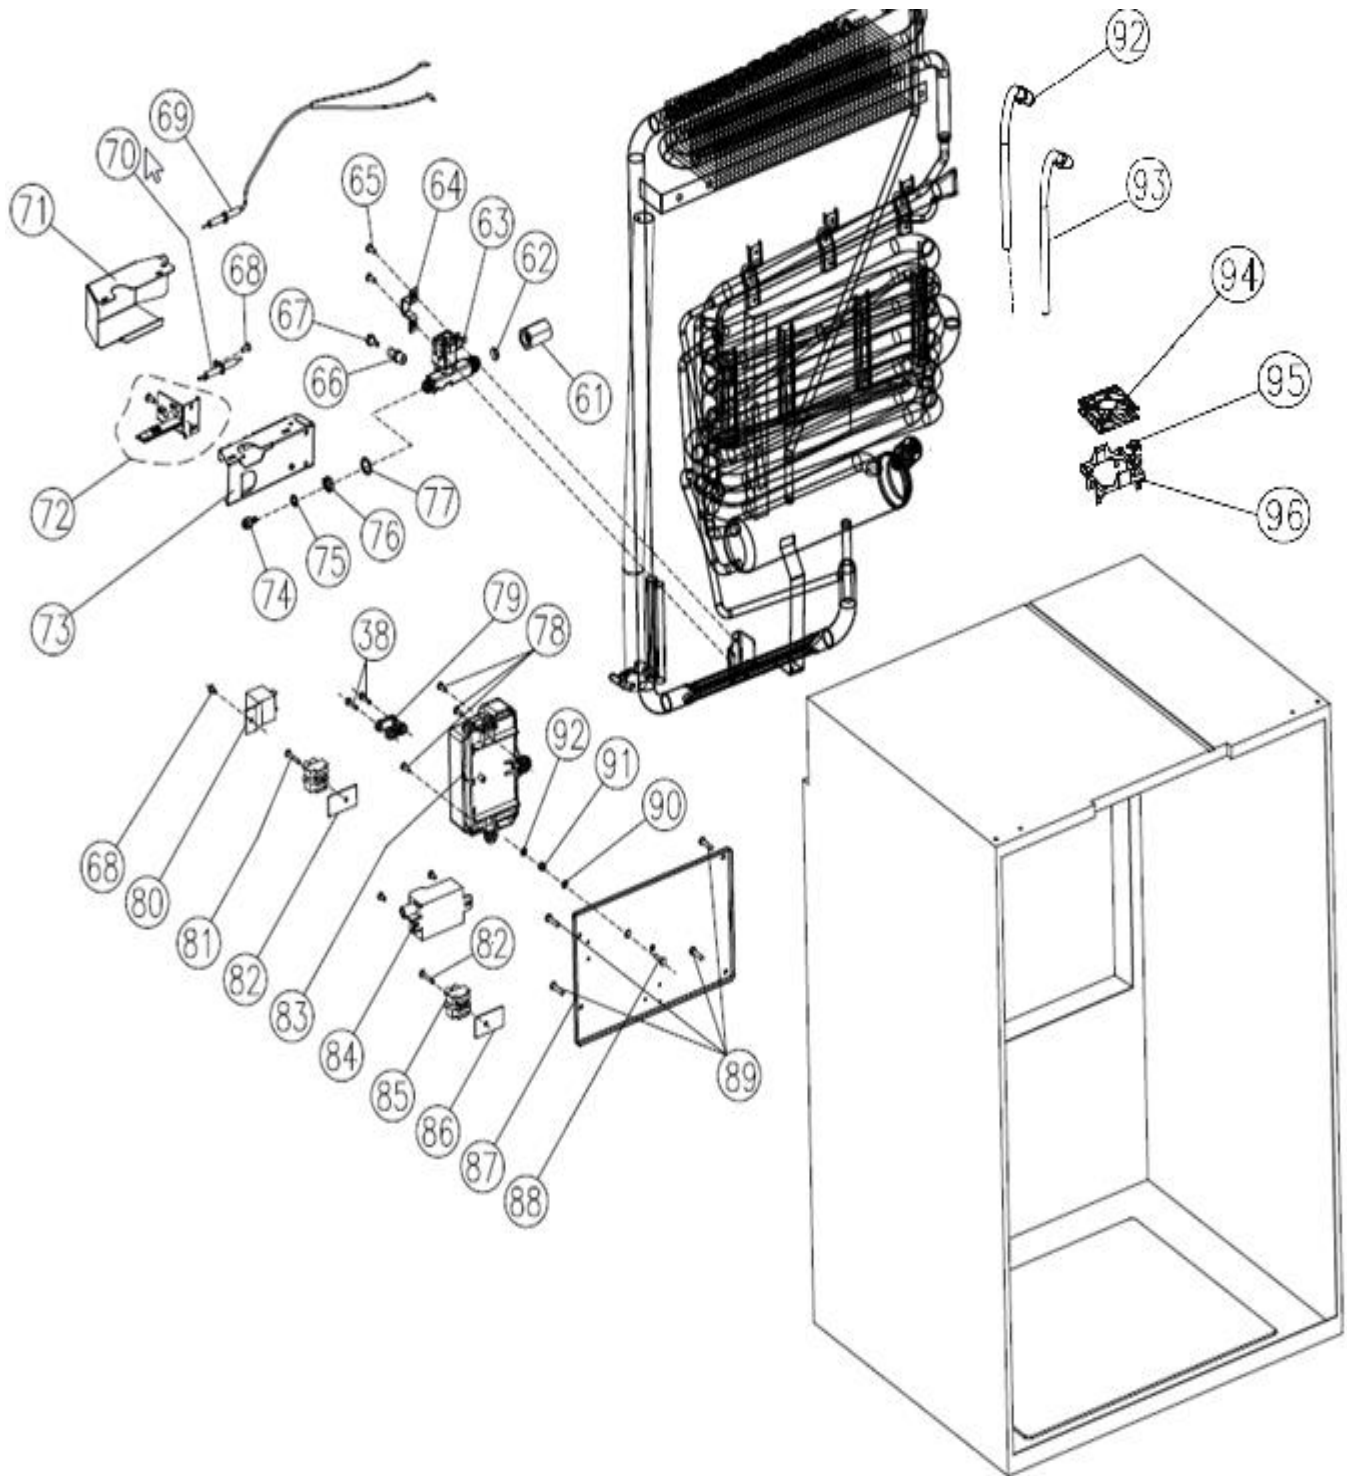

**Item Code:** RM2356LH, RM2356RH  
**SKU:** 9105305686, 9105305687

**Production:**  
**Release Date:** 20/10/14

	Item No	Description
25	4021937PENN	PLUG DRAIN RPD175/215/RM/RGE
26	70SG220SG01	HOSE DRAIN RPD175/215
27	2931863035	THERMISTOR ALL AES
28		
29		
30		
31		
32		
33		
34	2000917019	GASKET FREEZER DR RM2310/2330
35	2002239271	DOOR FREEZER RM2330/2310/2350
36	2002236012	SPRING HOUSING RH RM2330/2310
37	200223701	SPRING RH RM2330/2310/2356
38	2002238000	CARRIER RM2330/2310/2356
40	2002237	SPRING LH RM2330/2310/2356
41	2002236004	SPRING HOUSING LH RM2330/2310
42	2002244008	HINGE DOOR FREEZER LH/RH 2330
43	2932101013	PLUG SHELF RH RM2350/2356
44	46-378-05SPW	SHELF CABINET UPPER RM2356
45	3850274014	TRAY DRIP RM2350/2356
46	4022113AB9D	HOLDER HOUSING RPD175/215
47	2930693045	CLIP RETAINER BAR RM2453/2553
48	46-378-04SPW	SHELF CABINET LOWER RM2356
49	40-219-06PP9D	RETAINER SHELF RM2356
50	2932103019	PLUG SHELF LH RM2350/2356

**\* Items not listed are only available by special order**

**Product Name:** RM2356

**Item Code:** RM2356LH, RM2356RH  
**SKU:** 9105305686, 9105305687

**Production:**  
**Release Date:** 20/10/14

	Item No	Description
52	2932195015	ADAPTOR COOLING UNITS
58	378-COOUNITASA	COOLING UNIT RM2356

**Product Name:** RM2356

**Item Code:** RM2356LH, RM2356RH  
**SKU:** 9105305686, 9105305687

**Production:**  
**Release Date:** 20/10/14

**Product Name:** RM2356

**Item Code:** RM2356LH, RM2356RH  
**SKU:** 9105305686, 9105305687  
**Production:**  
**Release Date:** 20/10/14