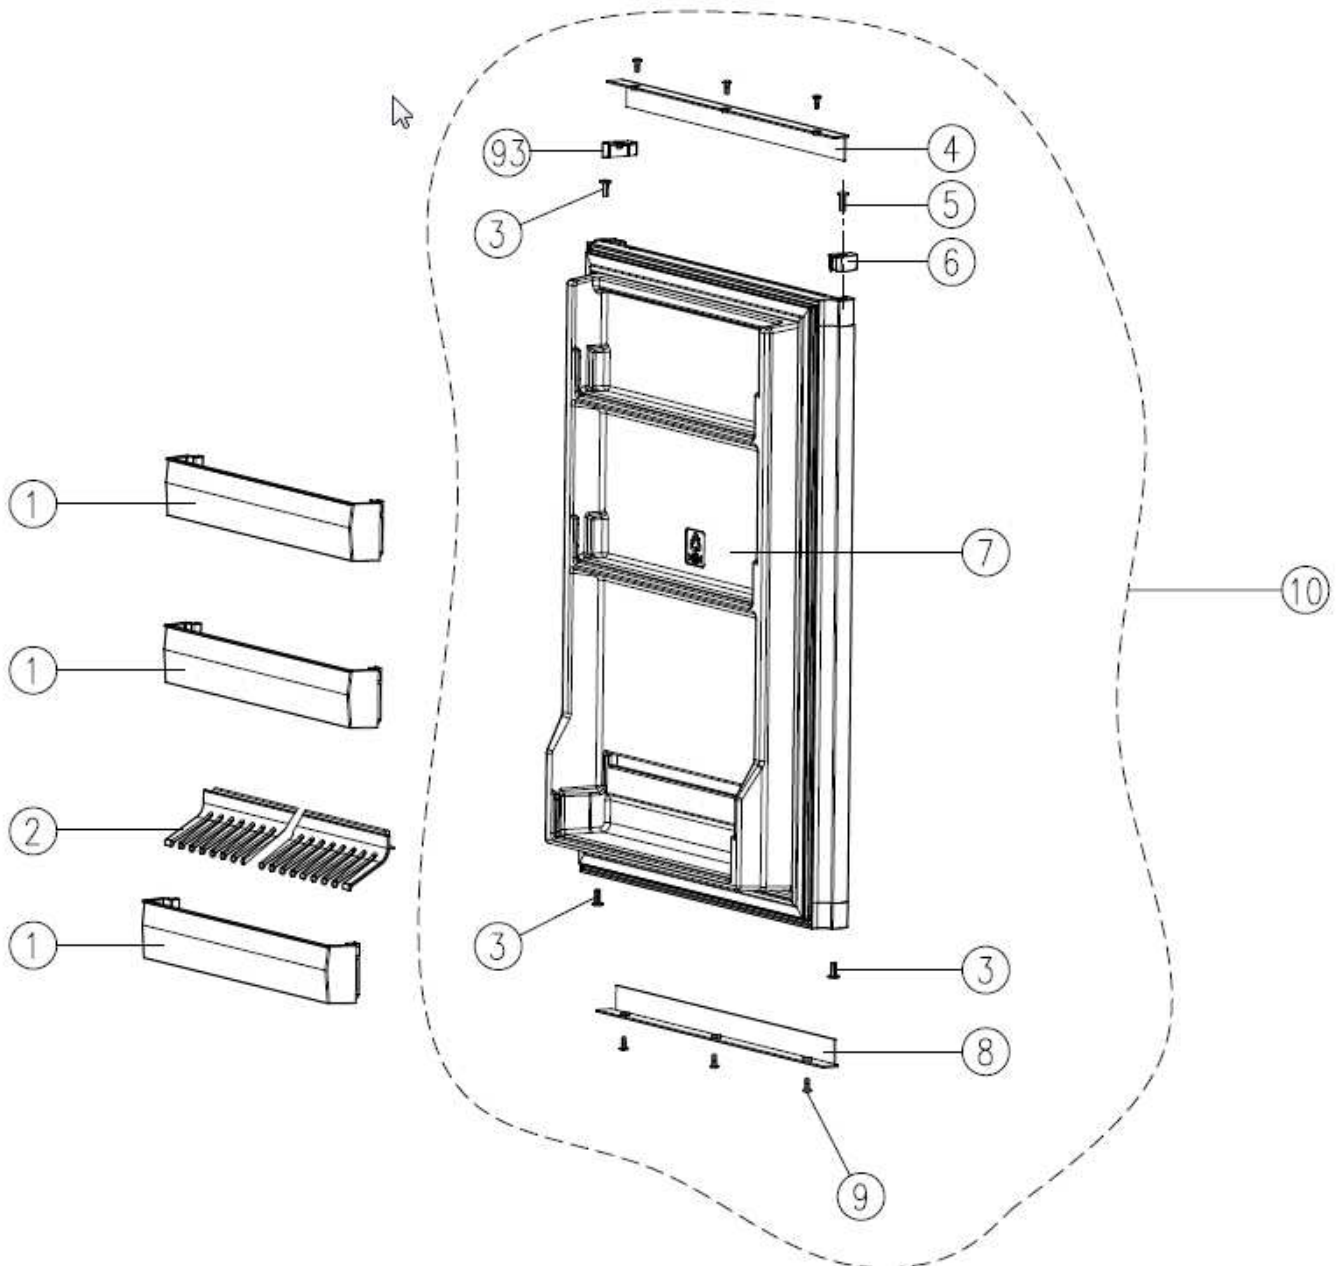

Product Name: RM2356

Item Code: RM2356LH, RM2356RH
SKU: 9105305686, 9105305687

Production:
Release Date: 20/10/14

Product Name: RM2356

Item Code: RM2356LH, RM2356RH
SKU: 9105305686, 9105305687

Production:
Release Date: 20/10/14

	Item No	Description
1	2002261242	SHELF DOOR RM2330/2310/2350
2	2930715053	HOLDER BOTTLE RM2350/55 179MM
3	2931171066	BUSH HINGE BLACK (ALL AES)
4		
5		
6	40-378-12AB0B	STRIKER LATCH RH RM2356
7		
8	40-378-06AB0BD	STRIP DECOR RM2356
9		
10	378-DOORASB	DOOR FRIGE RM2356
93	40-378-13AB0B	STRIKER LATCH LH RM2356

* Items not listed are only available by special order