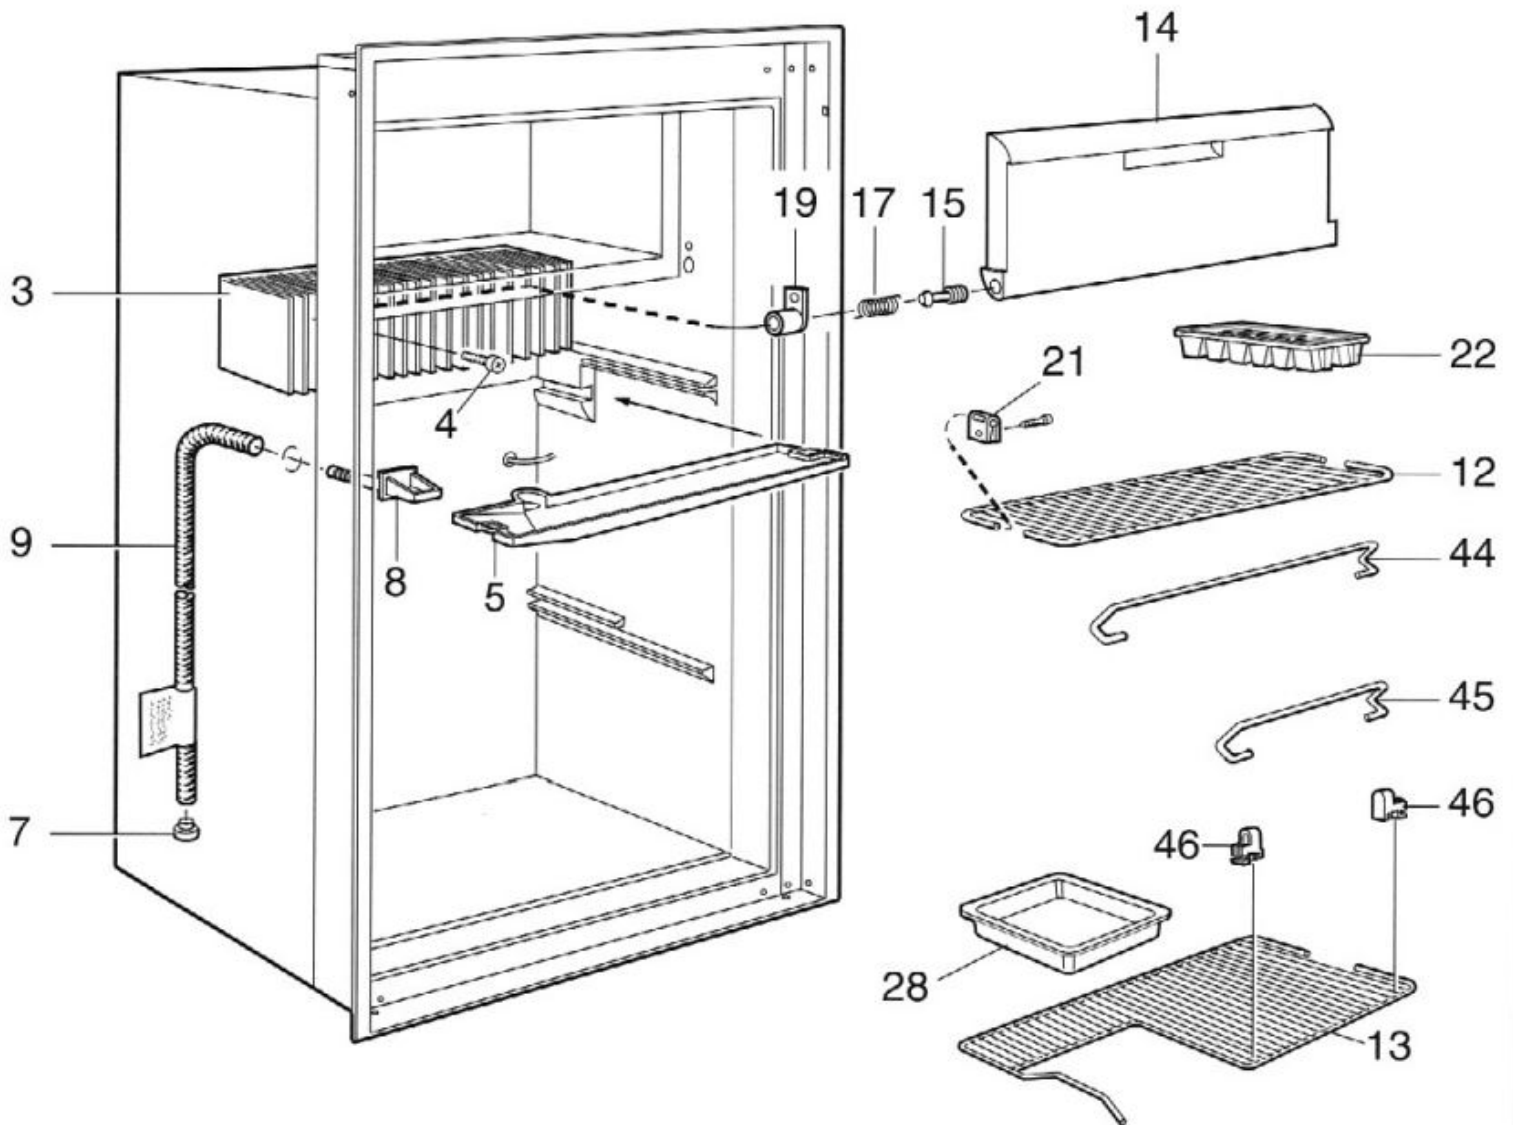

Model: Dometic RM2455

Model: Dometic RM2455

Pos	Part No.	Description
3	2932628015	Cooling flange
4	3858036019	Screw, zinc-plated, KFXS B10X38
5	2932623016	Evaporation tray
7	2932115013	Discharge pipe, plug
8	2932635010	Drain
9	2932749019	Drain hose
12	2932625060	Grating shelf
13	2932626043	Grating shelf

14	2932650019	Flap freezer-
15	2002238000	Bolt
17	2932754019	Spring, left
17	2932754027	Spring, right
19	2002236004	Spring casing, left
19	2002236012	Spring casing, right
21	2932668029	Bracket
22	2930400003	Ice tray
28	2932636018	Box
44	2007337138	Rack, L=381mm approx 15"
45	2007337120	Rack
46	2930693045	Holder