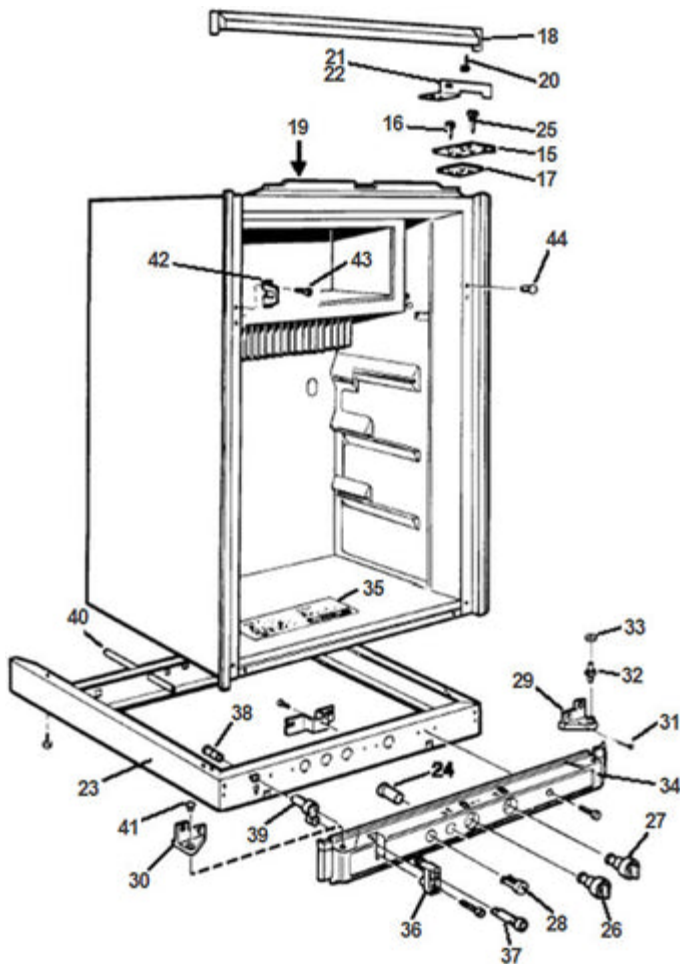

Dometic RM2510 Product ID #: 921941501 Parts List

Parts Break Down:

Click The Part Number to search For Part

Reference #	Mfg Part Number	Qty	Product Description
1	2931587113	1	DOOR WITHOUT SHELVES
2	2931510032	1	PLUG
3	7295229400	1	SCREW, B4 X 16
4	2931600023	1	HANDLE
5	7295225010	1	SCREW, RXS (B4 X 10) ZINC
6	2930715053	1	HOLDER, BOTTLE, 179MM

6	2930715061	1	HOLDER, BOTTLE, 202MM
7	2002356000	1	WARNING LABEL
8	2931583187	1	TRIM,DECO USE 3850382031
8	3850382031	1	TRIM, DECO W/LOGO
9	2002261226	1	SHELF, DOOR, LOWER USE 2002261242
9	2002261242	1	SHELF, DOOR WHITE
10	2000571105	1	SHELF USE 2000571220
10	2000571220	1	SHELF, UPPER USE 2000571253
10	2000571253	1	SHELF, DOOR WHITE
11	2931620005	1	LABEL, WARNING

Reference #	Mfg Part Number	Qty	Product Description
15	2931291013	1	HINGE, UPPER
16	7241328611	1	SCREW M5 X14, Z.PL.

17	2931292011	1	WASHER
18	2931293027	1	STRIP, DECORATION
19	2931304006	1	LABEL, INSTALLATION
20	7295281401	1	SCREW, RXS (B6 X 13)
21	2931297010	1	PLATE, MOUNTING RIGHT
22	2931297028	1	PLATE, MOUNTING LEFT
23	2007465004	1	CABINET BASE
24	2007479054	1	BUTTON, PUSH USE 2007479088
25	2931288019	1	PIN, HINGE - UPPER
26	2007480219	1	KNOB, T-STAT
27	2007480177	1	KNOB 12V/120V, GREY/BROWN
28	2931531012	1	PLUG, LG
29	2931539015	1	HINGE, LOWER RIGHT
30	2931538017	1	HINGE, LOWER LEFT
31	7243291619	1	SCREW M4 X 12 ZINC
32	2931286013	1	PIN, HINGE - LOWER
33	7344904037	1	WASHER, HINGE
34	2931528026	1	BASE, FRONT
35	2930753005	1	INSTRUCTION PLATE
36	2007674027	1	SOCKET, LAMP
37	2007675016	1	LAMP, PILOT USE 2932810019
37	2932810019	1	LAMP
38	2007626001	1	SLEEVE, SEALING
39	2007673011	1	SLEEVE
40	2007349067	1	HOSE
41	2931284026	1	PLUG
42	2931511014	1	DOOR CATCH
43	7295221019	1	SCREW RXS B4X6,5 PL.
44	2931510032	1	PLUG