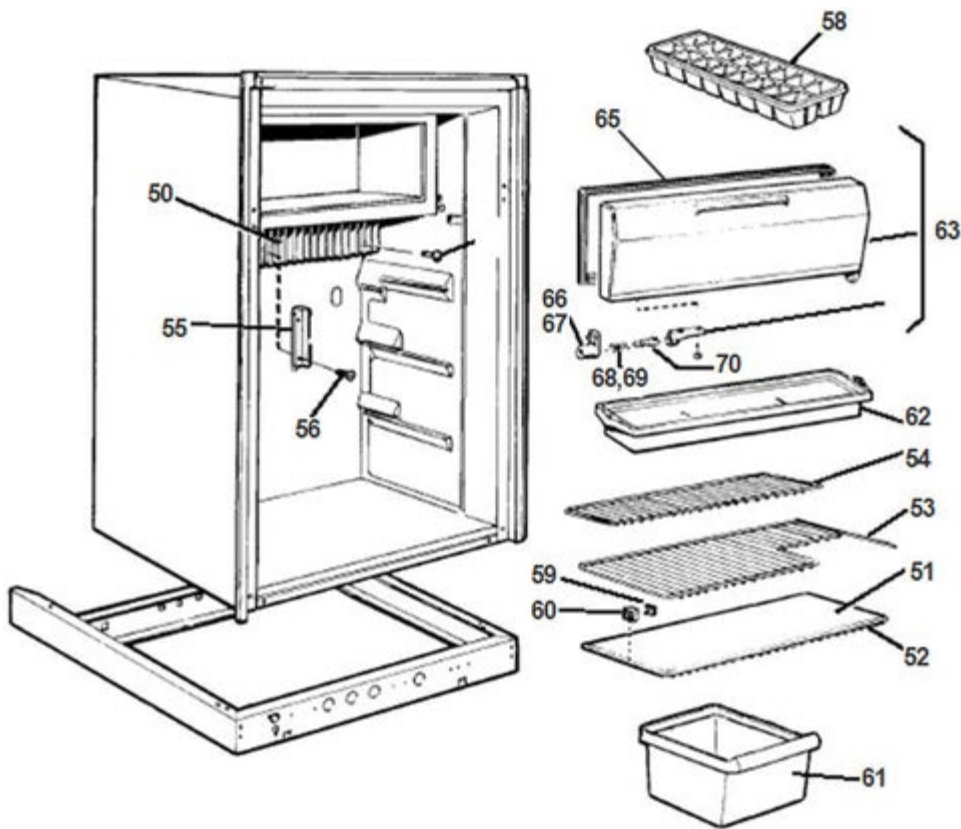

Dometic RM2510 Product ID #: 921941501 Parts List

Parts Break Down:

Click The Part Number to search For Part

Reference #	Mfg Part Number	Qty	Product Description
1	2931587113	1	DOOR WITHOUT SHELVES
2	2931510032	1	PLUG
3	7295229400	1	SCREW, B4 X 16
4	2931600023	1	HANDLE
5	7295225010	1	SCREW, RXS (B4 X 10) ZINC
6	2930715053	1	HOLDER, BOTTLE, 179MM

6	2930715061	1	HOLDER, BOTTLE, 202MM
7	2002356000	1	WARNING LABEL
8	2931583187	1	TRIM,DECO USE 3850382031
8	3850382031	1	TRIM, DECO W/LOGO
9	2002261226	1	SHELF, DOOR, LOWER USE 2002261242
9	2002261242	1	SHELF, DOOR WHITE
10	2000571105	1	SHELF USE 2000571220
10	2000571220	1	SHELF, UPPER USE 2000571253
10	2000571253	1	SHELF, DOOR WHITE
11	2931620005	1	LABEL, WARNING

Reference #	Mfg Part Number	Qty	Product Description
15	2931291013	1	HINGE, UPPER
16	7241328611	1	SCREW M5 X14, Z.PL.

17	2931292011	1	WASHER
18	2931293027	1	STRIP, DECORATION
19	2931304006	1	LABEL, INSTALLATION
20	7295281401	1	SCREW, RXS (B6 X 13)
21	2931297010	1	PLATE, MOUNTING RIGHT
22	2931297028	1	PLATE, MOUNTING LEFT
23	2007465004	1	CABINET BASE
24	2007479054	1	BUTTON, PUSH USE 2007479088
25	2931288019	1	PIN, HINGE - UPPER
26	2007480219	1	KNOB, T-STAT
27	2007480177	1	KNOB 12V/120V, GREY/BROWN
28	2931531012	1	PLUG, LG
29	2931539015	1	HINGE, LOWER RIGHT
30	2931538017	1	HINGE, LOWER LEFT
31	7243291619	1	SCREW M4 X 12 ZINC
32	2931286013	1	PIN, HINGE - LOWER
33	7344904037	1	WASHER, HINGE
34	2931528026	1	BASE, FRONT
35	2930753005	1	INSTRUCTION PLATE
36	2007674027	1	SOCKET, LAMP
37	2007675016	1	LAMP, PILOT USE 2932810019
37	2932810019	1	LAMP
38	2007626001	1	SLEEVE, SEALING
39	2007673011	1	SLEEVE
40	2007349067	1	HOSE
41	2931284026	1	PLUG
42	2931511014	1	DOOR CATCH
43	7295221019	1	SCREW RXS B4X6,5 PL.
44	2931510032	1	PLUG