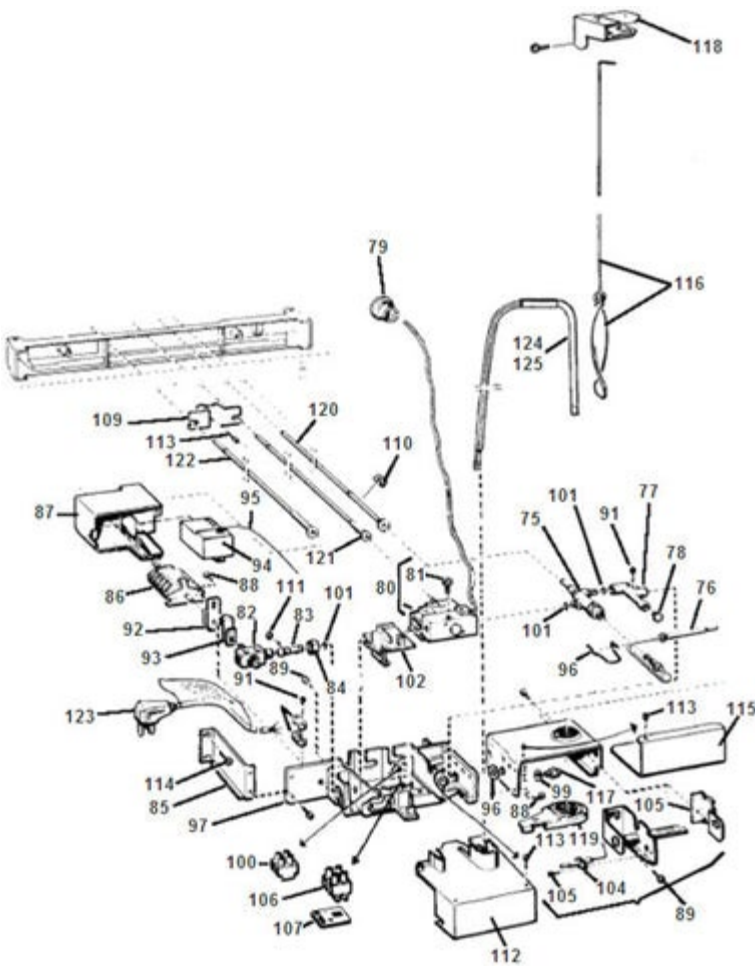

66	2002236004	1	HOUSING, FREEZER SPRING L.H.
67	2002236012	1	HOUSING, FREEZER SPRING R.H.
68	2002237002	1	SPRING, FREEZER DOOR LH
69	2002237010	1	SPRING, FREEZER DOOR RH
70	2002238000	1	HINGE CARRIER

Reference #	Mfg Part Number	Qty	Product Description
75	2931657015	1	VALVE, SAFETY
76	2931496042	1	THERMOCOUPLE
77	2007518000	1	COUPLING
78	169380003	1	PLUG, TEST PORT (SCREW)
79	2002301006	1	PLUG, THERMISTOR, WHT USE 38510590422
79	38510590422	1	THERMISTOR KIT W/PLUG AND HOLDER
80	2007199-00/9	1	T-STAT, DUAL & O-RINGS