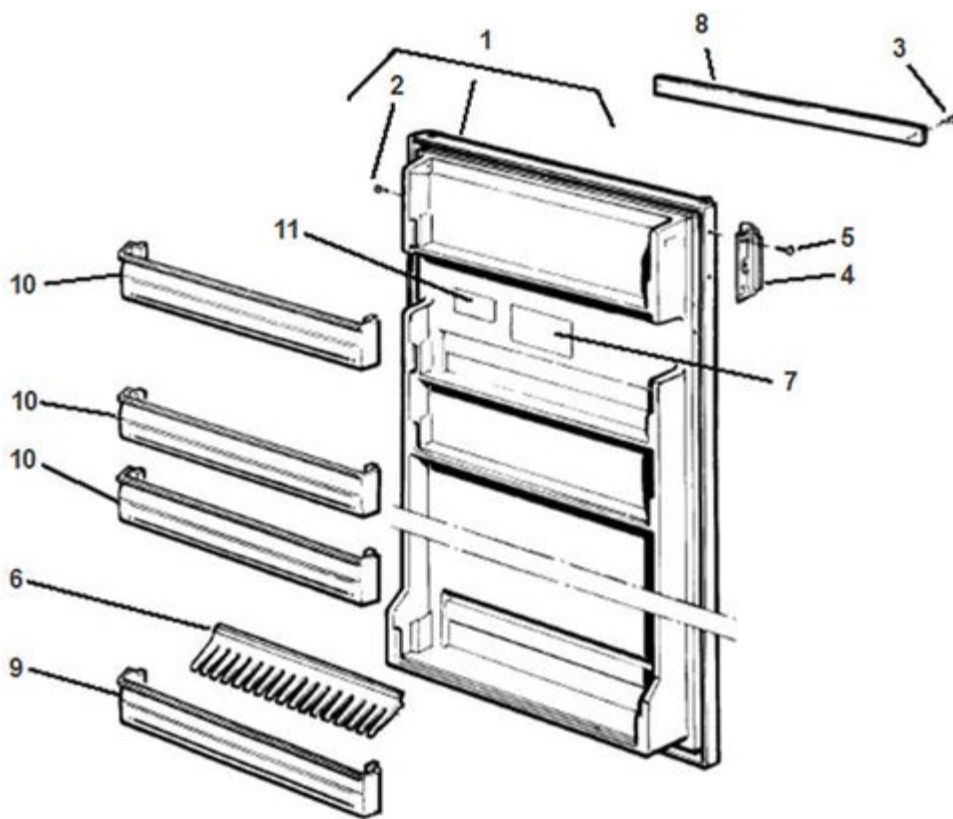

Dometic RM2510 Product ID #: 921941501 Parts List

Parts Break Down:

Click The Part Number to search For Part

Reference #	Mfg Part Number	Qty	Product Description
1	2931587113	1	DOOR WITHOUT SHELVES
2	2931510032	1	PLUG
3	7295229400	1	SCREW, B4 X 16
4	2931600023	1	HANDLE
5	7295225010	1	SCREW, RXS (B4 X 10) ZINC
6	2930715053	1	HOLDER, BOTTLE, 179MM

6	2930715061	1	HOLDER, BOTTLE, 202MM
7	2002356000	1	WARNING LABEL
8	2931583187	1	TRIM,DECO USE 3850382031
8	3850382031	1	TRIM, DECO W/LOGO
9	2002261226	1	SHELF, DOOR, LOWER USE 2002261242
9	2002261242	1	SHELF, DOOR WHITE
10	2000571105	1	SHELF USE 2000571220
10	2000571220	1	SHELF, UPPER USE 2000571253
10	2000571253	1	SHELF, DOOR WHITE
11	2931620005	1	LABEL, WARNING

Reference #	Mfg Part Number	Qty	Product Description
15	2931291013	1	HINGE, UPPER
16	7241328611	1	SCREW M5 X14, Z.PL.

17	2931292011	1	WASHER
18	2931293027	1	STRIP, DECORATION
19	2931304006	1	LABEL, INSTALLATION
20	7295281401	1	SCREW, RXS (B6 X 13)
21	2931297010	1	PLATE, MOUNTING RIGHT
22	2931297028	1	PLATE, MOUNTING LEFT
23	2007465004	1	CABINET BASE
24	2007479054	1	BUTTON, PUSH USE 2007479088
25	2931288019	1	PIN, HINGE - UPPER
26	2007480219	1	KNOB, T-STAT
27	2007480177	1	KNOB 12V/120V, GREY/BROWN
28	2931531012	1	PLUG, LG
29	2931539015	1	HINGE, LOWER RIGHT
30	2931538017	1	HINGE, LOWER LEFT
31	7243291619	1	SCREW M4 X 12 ZINC
32	2931286013	1	PIN, HINGE - LOWER
33	7344904037	1	WASHER, HINGE
34	2931528026	1	BASE, FRONT
35	2930753005	1	INSTRUCTION PLATE
36	2007674027	1	SOCKET, LAMP
37	2007675016	1	LAMP, PILOT USE 2932810019
37	2932810019	1	LAMP
38	2007626001	1	SLEEVE, SEALING
39	2007673011	1	SLEEVE
40	2007349067	1	HOSE
41	2931284026	1	PLUG
42	2931511014	1	DOOR CATCH
43	7295221019	1	SCREW RXS B4X6,5 PL.
44	2931510032	1	PLUG