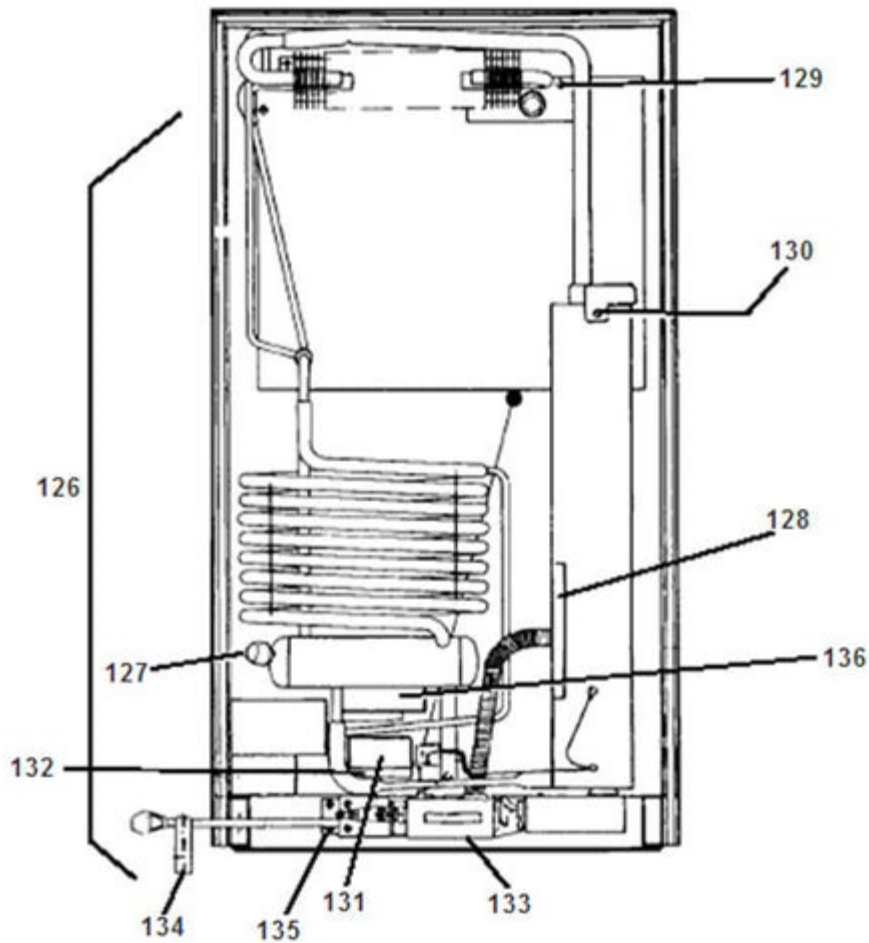

Reference #	Mfg Part Number	Qty	Product Description
126	2934506094	1	COOLING UNIT, 506
127	173228008	1	CAP, FILLING USE 173228008
127	173228008	1	CAP, FILLING - NLA
128	2800821007	1	COVER, HEATING ELEMENT
129	7241328611	1	SCREW M5 X14, Z.PL.
130	7295279405	1	SCREW, RXS (B6 X 10)
131	2931503003	1	DECAL - 2WAY
132	2007574011	1	DECAL, SIGN PLATE
133	2007689009	1	DECAL - IMPORTANT 12/120V
134	2932733005	1	LABEL,GROUNDING- NLA USE 29327760044
134	29327760044	1	LABEL PKG - NLA
135	7241289615	1	SCREW, MRX (M4 X 10)
136	2002577001	1	DECAL - NLA